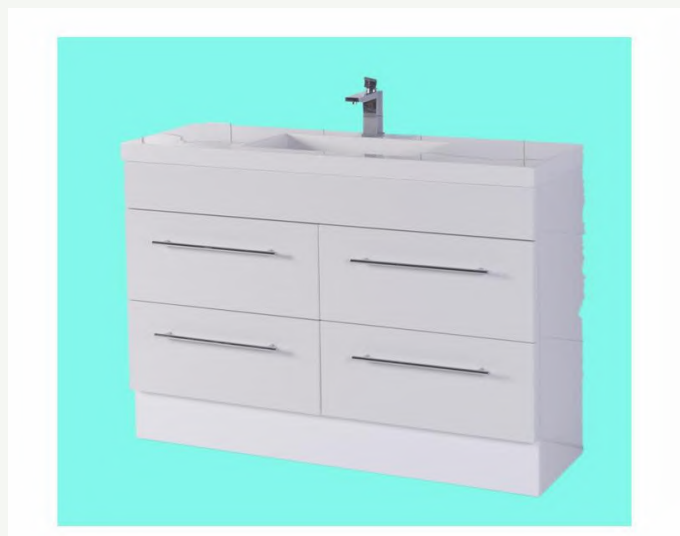

Name: 1200mm Coastal Gloss Vanity

Size: 1200 x 370 x 860mm

Code: C - 12037

Price:

Description: 1200mm Gloss Vanity with Square Bowl Polymarble Top, Drawers Only (available 1TH/3TH)

Laundry Trough